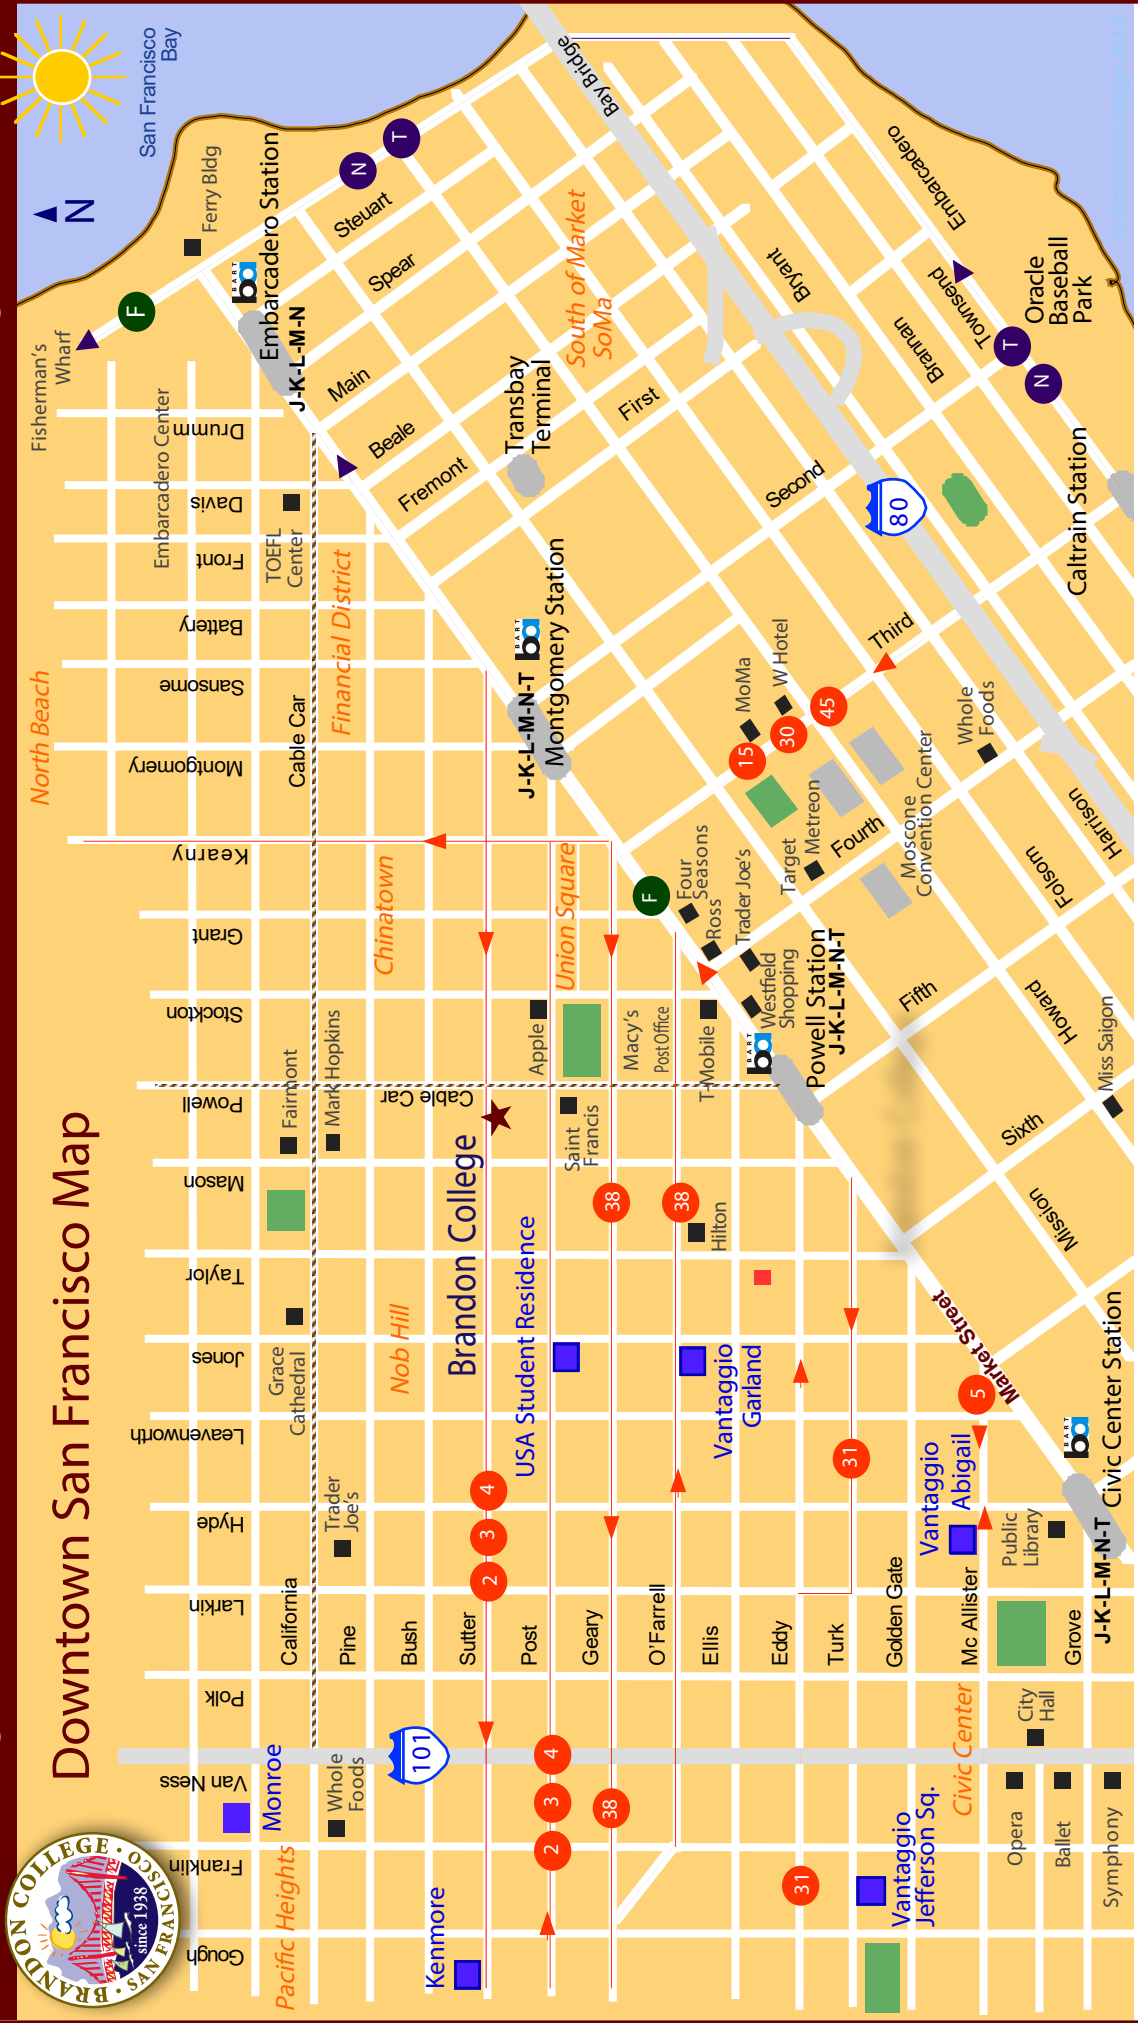

Downtown San Francisco Map

- Residence Clubs
- MUNI bus line
- MUNI Metro line
- MUNI Streetcar
- Cable Car Line
- BART Station